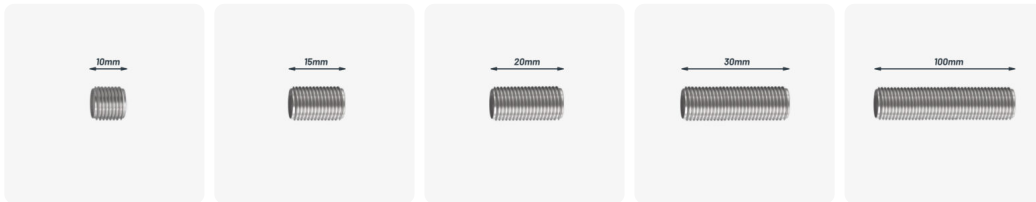

Luminaire Tube fileté m10 de 10mm à 100mm

0,39€ – 1,30€ TTC

SKU: MCFL0110000W2

<https://www.mc-fact.eu/shop/lighting/lamp-threaded-nipple-m10-20mm/>

Tube fileté standard M10 à pas fin de 1mm en acier électro zingué adaptée plus particulièrement pour la fixation des douilles d'ampoules et la fabrication ou la restauration de luminaire.

Disponible de 10mm à 100mm

Caractéristiques

Poids ND

Dimensions ND

Longueur 10mm (1cm), 13mm (1,3cm), 15mm (1,5cm), 17mm (1,7cm), 20mm (2cm), 25mm (2,5cm), 30mm (3cm), 35mm (3,5cm), 40mm (4cm), 45mm (4,5cm), 50mm (5cm), 55mm (5,5cm), 60mm (6cm), 65mm (6,5cm), 70mm (7cm), 75mm (7,5cm), 80mm (8cm), 85mm (8,5cm), 90mm (9cm), 95mm (9,5cm), 100mm (10cm)